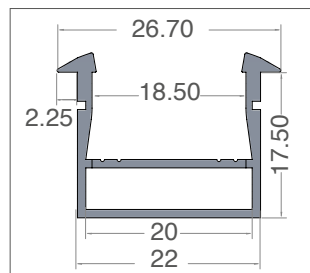

RECESSED PROFILES: PRIN-U

CHARACTERISTICS

Aluminium profile for recessed installation. Houses both IP20 and IP68 strips up to 18 mm in width. Equipped with a compartment to accommodate cables.

CAN BE USED WITH LED STRIPS WITH A MAXIMUM WIDTH:

18 mm.

MATERIALS

6063 Aluminium profile with a white PC screen.

ACCESSORIES INCLUDED

Every 2 metre bar is complete with 1 set of end caps (with and without holes) and 1 set of mounting clips.

MOUNTING

Recessed. Equipped with a compartment to pass cables through.

PACKAGE

Supplied in packages of 5 bars, each one measuring 2 meters, complete with screen and accessories. Replacement accessories available with a separate code. Screens with different beam openings, spot, flood and asymmetrical available to replace the standard screen it is equipped with.

Cutting Universal and Essential profiles to size*:

fixed cost of piece work

VA03

* Includes mounting accessories.

art	Description	L1	H	L	 8011905 
PRIN-U	profile complete with PC screen and accessories	26,70	22,30	2000	933043 1/5